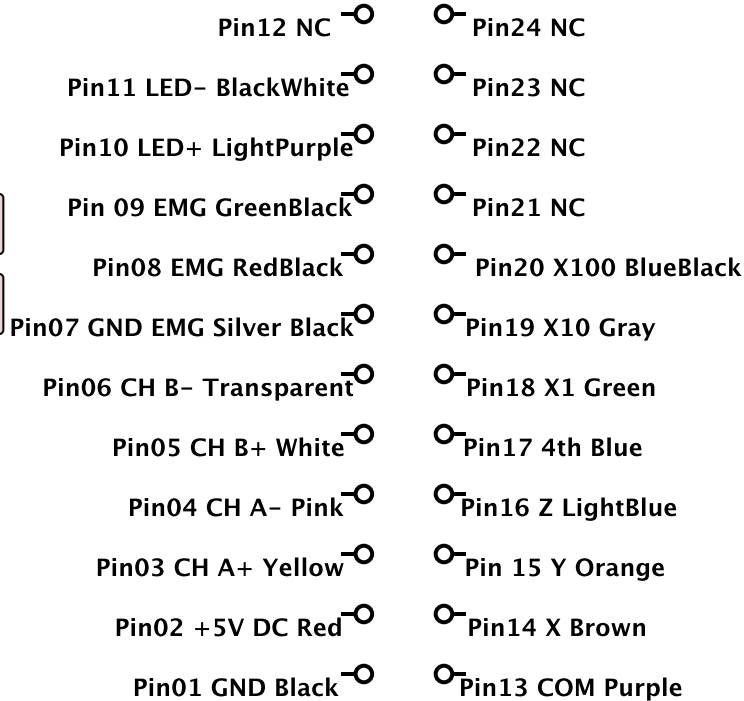

Harting 24-Pin Connectors Layout---Connection MPG (Manual Pulse Generator)

8&9 Normally Open

7&8 Normally Closed

Wiring Diagram 140608/01 Harting Connector MPG

AxisMotenc dd 08/06/2014